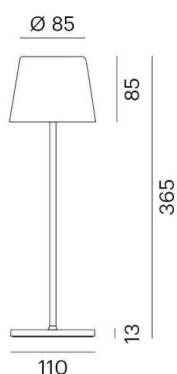

AESTA

100-50009600

AESTA ACCU T TABLE LUMINAIRE black, similar to RAL 9011, beam 100°, light output direct, 4400mA battery, dimmability: Touch Dim, cable charging cable 1500mm, IP65 Max. 9h autonomous operation

DRAWING

TECHNICAL DETAILS

System perform. [W]	2
Bulb type	LED
Luminous flux [lm]	150
Colour temp. [K]	3000K
CRI	>80
Converter	4400mA battery
Light output	direct
Beam angle [°]	100°
Voltage [V]	3,7 VDC
Height [mm]	365
Diameter [mm]	110
IP protection class	IP65
Voltage class	protection cl. III
Shock resistance	IK06
Net weight [kg]	0,88
Colour lamp	black
RAL	9011
Electric wire	charging cable 1500mm
EAN-Number	9010506216998
Lifetime [h]	L80 B10 20 000
Energy efficiency cl.	B

LIGHT DISTRIBUTION CURVE

The values are rated values. Power and luminous flux are initially subject to a tolerance of +/- 10%. Colour temperature tolerance: +/- 150 K. The values apply to an ambient temperature of 25°C unless otherwise specified.