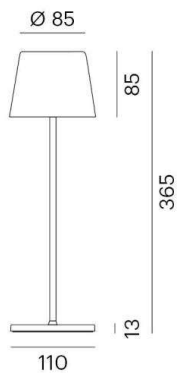

## AESTA

100-50009g00

AESTA ACCU T TABLE LUMINAIRE green, beam 100°, light output direct, 4400mA battery, dimmability: Touch Dim, cable charging cable 1500mm, IP65  
Max. 9h autonomous operation

## DRAWING

## TECHNICAL DETAILS

System perform. [W]	2
Bulb type	LED
Luminous flux [lm]	150
Colour temp. [K]	3000K
CRI	>80
Converter	4400mA battery
Light output	direct
Beam angle [°]	100°
Voltage [V]	3,7 VDC
Height [mm]	365
Diameter [mm]	110
IP protection class	IP65
Voltage class	protection cl. III
Shock resistance	IK06
Net weight [kg]	0,88
Colour lamp	green
Electric wire	charging cable 1500mm
EAN-Number	9010506653670
Lifetime [h]	L80 B10 20 000
Energy efficiency cl.	B

## LIGHT DISTRIBUTION CURVE

The values are rated values. Power and luminous flux are initially subject to a tolerance of +/- 10%. Colour temperature tolerance: +/- 150 K. The values apply to an ambient temperature of 25°C unless otherwise specified.