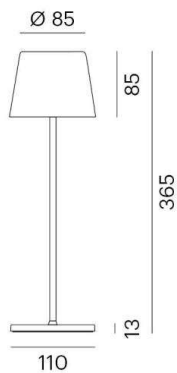

## AESTA

100-50009y00

AESTA ACCU T TABLE LUMINAIRE yellow, similar to RAL 1012, beam 100°, light output direct, 4400mA battery, dimmability: Touch Dim, cable charging cable 1500mm, IP65 Max. 9h autonomous operation

## DRAWING

## TECHNICAL DETAILS

System perform. [W]	2
Bulb type	LED
Luminous flux [lm]	150
Colour temp. [K]	3000K
CRI	>80
Converter	4400mA battery
Light output	direct
Beam angle [°]	100°
Voltage [V]	3,7 VDC
Height [mm]	365
Diameter [mm]	110
IP protection class	IP65
Voltage class	protection cl. III
Shock resistance	IK06
Net weight [kg]	0,88
Colour lamp	yellow
RAL	1012
Electric wire	charging cable 1500mm
EAN-Number	9010506217032
Lifetime [h]	L80 B10 20 000
Energy efficiency cl.	B

## LIGHT DISTRIBUTION CURVE

The values are rated values. Power and luminous flux are initially subject to a tolerance of +/- 10%. Colour temperature tolerance: +/- 150 K. The values apply to an ambient temperature of 25°C unless otherwise specified.