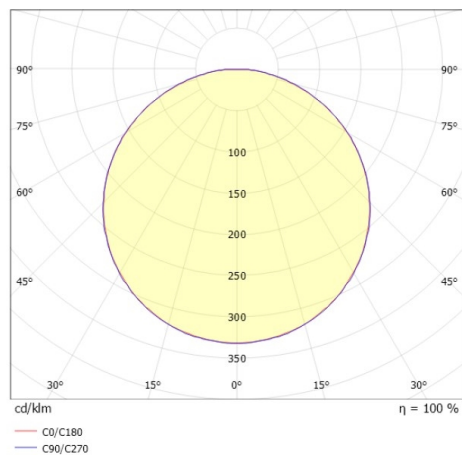

SOPO

100-q30190740

SOPO SQUARE L SD WALL / CEILING LUMINAIRE made of aluminium, silver, similar to RAL 7042, beam 110°, light output direct, with converter, dimmability: not dimmable, IP54

DRAWING

TECHNICAL DETAILS

System perform. [W]	30
Bulb type	LED
Luminous flux [lm]	2950
Colour temp. [K]	3000K
CRI	>80
Converter	with converter
Dimming	not dimmable
Light output	direct
Beam angle [°]	110°
Voltage [V]	220-240V 50/60Hz
Material	aluminium
Length [mm]	300
Width [mm]	300
Height [mm]	49
IP protection class	IP54
Voltage class	protection cl. I
Shock resistance	IK10
Net weight [kg]	1,48
Colour lamp	silver
RAL	7042
EAN-Number	9010506456561
Lifetime [h]	L80 B10 20 000
Energy efficiency cl.	D

LIGHT DISTRIBUTION CURVE

The values are rated values. Power and luminous flux are initially subject to a tolerance of +/- 10%. Colour temperature tolerance: +/- 150 K. The values apply to an ambient temperature of 25°C unless otherwise specified.