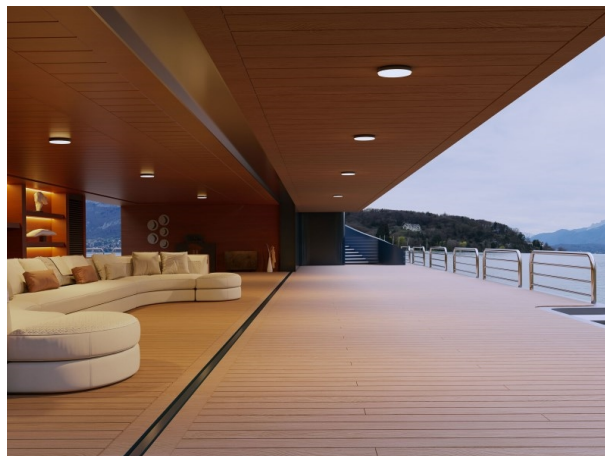

SOPO

100-q30190740

SOPO SQUARE L SD WALL / CEILING LUMINAIRE made of aluminium, silver, similar to RAL 7042, beam 110°, light output direct, with converter, dimmability: not dimmable, IP54

DRAWING

TECHNICAL DETAILS

System perform. [W]	30
Bulb type	LED
Luminous flux [lm]	2950
Colour temp. [K]	3000K
CRI	>80
Converter	with converter
Dimming	not dimmable
Light output	direct
Beam angle [°]	110°
Voltage [V]	220-240V 50/60Hz
Material	aluminium
Length [mm]	300
Width [mm]	300
Height [mm]	49
IP protection class	IP54
Voltage class	protection cl. I
Shock resistance	IK10
Net weight [kg]	1,48
Colour lamp	silver
RAL	7042
EAN-Number	9010506456561
Lifetime [h]	L80 B10 20 000
Energy efficiency cl.	D