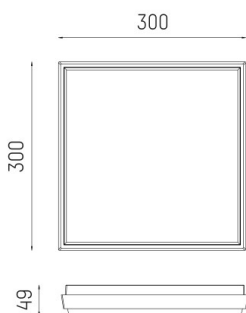

SOPO

100-q30190740

SOPO SQUARE L SD WALL / CEILING LUMINAIRE made of aluminium, silver, similar to RAL 7042, beam 110°, light output direct, with converter, dimmability: not dimmable, IP54

DRAWING

TECHNICAL DETAILS

System perform. [W]	30
Bulb type	LED
Luminous flux [lm]	2950
Colour temp. [K]	3000K
CRI	>80
Converter	with converter
Dimming	not dimmable
Light output	direct
Beam angle [°]	110°
Voltage [V]	220-240V 50/60Hz
Material	aluminium
Length [mm]	300
Width [mm]	300
Height [mm]	49
IP protection class	IP54
Voltage class	protection cl. I
Shock resistance	IK10
Net weight [kg]	1,48
Colour lamp	silver
RAL	7042
EAN-Number	9010506456561
Lifetime [h]	L80 B10 20 000
Energy efficiency cl.	D

LIGHT DISTRIBUTION CURVE

The values are rated values. Power and luminous flux are initially subject to a tolerance of +/- 10%. Colour temperature tolerance: +/- 150 K. The values apply to an ambient temperature of 25°C unless otherwise specified.