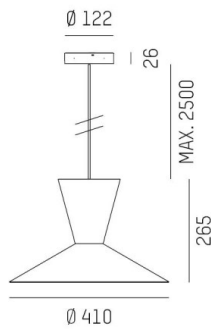

## WIZARD

114-0111000655500

WIZARD M PDI SUSPENSION made of aluminium, similar to RAL 9016, aluminium shade white white, beam see light source, light output direct / indirect, tilting 5°, dimmability: not dimmable, cable black, fabric, adapter/ceiling base black, pendant length 2500mm, IP20 without lamp

## DRAWING

## TECHNICAL DETAILS

Bulb type	AGL A60 7W
No. of bulb holders	1x
Socket	E27
Luminous flux [lm]	siehe Leuchtmittel
Colour temp. [K]	siehe Leuchtmittel
CRI	siehe Leuchtmittel
Optics	aluminium shade
Designer	Serge Cornelissen
Dimming	not dimmable
Light output	direct / indirect
Beam angle [°]	siehe Leuchtmittel
Voltage [V]	220-240V 50/60Hz
Material	aluminium
Length [mm]	412,5
Height [mm]	269
Pendant length [mm]	2500
Diameter [mm]	413
IP protection class	IP20
Voltage class	protection cl. I
Net weight [kg]	1,14
RAL	9016
Colour of glass/shade	white white
Colour adapter/ceiling base	black
Electric wire	black, fabric
EAN-Number	9010506928327