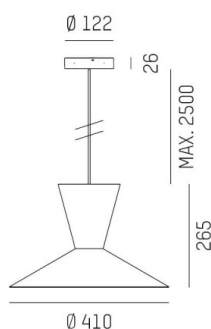

## WIZARD

114-0111000656500

WIZARD M PDI SUSPENSION made of aluminium, similar to RAL 9016, aluminium shade white black, beam see light source, light output direct / indirect, tilting 5°, dimmability: not dimmable, cable black, fabric, adapter/ceiling base black, pendant length 2500mm, IP20 without lamp

## DRAWING

## TECHNICAL DETAILS

Bulb type	AGL A60 7W
No. of bulb holders	1x
Socket	E27
Luminous flux [lm]	siehe Leuchtmittel
Colour temp. [K]	siehe Leuchtmittel
CRI	siehe Leuchtmittel
Optics	aluminium shade
Designer	Serge Cornelissen
Dimming	not dimmable
Light output	direct / indirect
Beam angle [°]	siehe Leuchtmittel
Voltage [V]	220-240V 50/60Hz
Material	aluminium
Length [mm]	412,5
Height [mm]	269
Pendant length [mm]	2500
Diameter [mm]	413
IP protection class	IP20
Voltage class	protection cl. I
Net weight [kg]	1,14
RAL	9016
Colour of glass/shade	white black
Colour adapter/ceiling base	black
Electric wire	black, fabric
EAN-Number	9010506928372