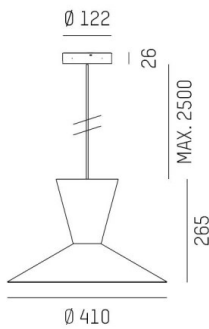

## WIZARD

114-0111000657500

WIZARD M PDI SUSPENSION made of aluminium, similar to RAL 9016, aluminium shade white gold, beam see light source, light output direct / indirect, tilting 5°, dimmability: not dimmable, cable black, fabric, adapter/ceiling base black, pendant length 2500mm, IP20 without lamp

## DRAWING

## TECHNICAL DETAILS

Bulb type	AGL A60 7W
No. of bulb holders	1x
Socket	E27
Luminous flux [lm]	siehe Leuchtmittel
Colour temp. [K]	siehe Leuchtmittel
CRI	siehe Leuchtmittel
Optics	aluminium shade
Designer	Serge Cornelissen
Dimming	not dimmable
Light output	direct / indirect
Beam angle [°]	siehe Leuchtmittel
Voltage [V]	220-240V 50/60Hz
Material	aluminium
Length [mm]	412,5
Height [mm]	269
Pendant length [mm]	2500
Diameter [mm]	413
IP protection class	IP20
Voltage class	protection cl. I
Net weight [kg]	1,14
RAL	9016
Colour of glass/shade	white gold
Colour adapter/ceiling base	black
Electric wire	black, fabric
EAN-Number	9010506928297