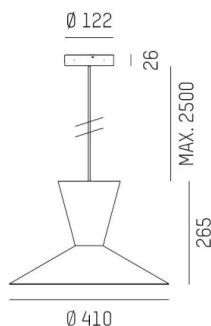

## WIZARD

114-0111000658500

WIZARD M PDI SUSPENSION made of aluminium, similar to RAL 9016, aluminium shade white cooper, beam see light source, light output direct / indirect, tilting 5°, dimmability: not dimmable, cable black, fabric, adapter/ceiling base black, pendant length 2500mm, IP20 without lamp

## DRAWING

## TECHNICAL DETAILS

Bulb type	AGL A60 7W
No. of bulb holders	1x
Socket	E27
Luminous flux [lm]	siehe Leuchtmittel
Colour temp. [K]	siehe Leuchtmittel
CRI	siehe Leuchtmittel
Optics	aluminium shade
Designer	Serge Cornelissen
Dimming	not dimmable
Light output	direct / indirect
Beam angle [°]	siehe Leuchtmittel
Voltage [V]	220-240V 50/60Hz
Material	aluminium
Length [mm]	412,5
Height [mm]	269
Pendant length [mm]	2500
Diameter [mm]	413
IP protection class	IP20
Voltage class	protection cl. I
Net weight [kg]	1,14
RAL	9016
Colour of glass/shade	white cooper
Colour adapter/ceiling base	black
Electric wire	black, fabric
EAN-Number	9010506928334