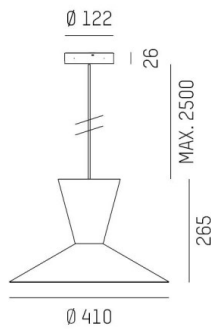

WIZARD

114-0111000665500

WIZARD M PDI SUSPENSION made of aluminium, similar to RAL 9016, aluminium shade black white, beam see light source, light output direct / indirect, tilting 5°, dimmability: not dimmable, cable black, fabric, adapter/ceiling base black, pendant length 2500mm, IP20 without lamp

DRAWING

LIGHT DISTRIBUTION CURVE

TECHNICAL DETAILS

Bulb type	AGL A60 7W
No. of bulb holders	1x
Socket	E27
Luminous flux [lm]	siehe Leuchtmittel
Colour temp. [K]	siehe Leuchtmittel
CRI	siehe Leuchtmittel
Optics	aluminium shade
Designer	Serge Cornelissen
Dimming	not dimmable
Light output	direct / indirect
Beam angle [°]	siehe Leuchtmittel
Voltage [V]	220-240V 50/60Hz
Material	aluminium
Length [mm]	412,5
Height [mm]	269
Pendant length [mm]	2500
Diameter [mm]	413
IP protection class	IP20
Voltage class	protection cl. I
Net weight [kg]	1,14
RAL	9016
Colour of glass/shade	black white
Colour adapter/ceiling base	black
Electric wire	black, fabric
EAN-Number	9010506928365