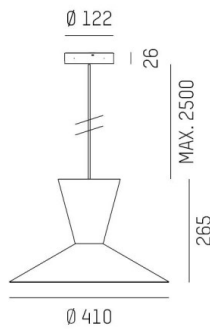

## WIZARD

114-0111000666500

WIZARD M PDI SUSPENSION made of aluminium, similar to RAL 9016, aluminium shade black black, beam see light source, light output direct / indirect, tilting 5°, dimmability: not dimmable, cable black, fabric, adapter/ceiling base black, pendant length 2500mm, IP20 without lamp

## DRAWING

## TECHNICAL DETAILS

Bulb type	AGL A60 7W
No. of bulb holders	1x
Socket	E27
Luminous flux [lm]	siehe Leuchtmittel
Colour temp. [K]	siehe Leuchtmittel
CRI	siehe Leuchtmittel
Optics	aluminium shade
Designer	Serge Cornelissen
Dimming	not dimmable
Light output	direct / indirect
Beam angle [°]	siehe Leuchtmittel
Voltage [V]	220-240V 50/60Hz
Material	aluminium
Length [mm]	412,5
Height [mm]	269
Pendant length [mm]	2500
Diameter [mm]	413
IP protection class	IP20
Voltage class	protection cl. I
Net weight [kg]	1,14
RAL	9016
Colour of glass/shade	black black
Colour adapter/ceiling base	black
Electric wire	black, fabric
EAN-Number	9010506732665