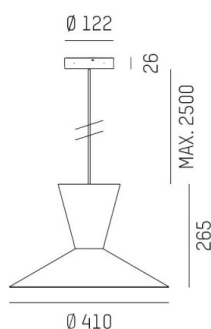

## WIZARD

114-0111000668500

WIZARD M PDI SUSPENSION made of aluminium, similar to RAL 9016, aluminium shade black cooper, beam see light source, light output direct / indirect, tilting 5°, dimmability: not dimmable, cable black, fabric, adapter/ceiling base black, pendant length 2500mm, IP20 without lamp

## DRAWING

## TECHNICAL DETAILS

Bulb type	AGL A60 7W
No. of bulb holders	1x
Socket	E27
Luminous flux [lm]	siehe Leuchtmittel
Colour temp. [K]	siehe Leuchtmittel
CRI	siehe Leuchtmittel
Optics	aluminium shade
Designer	Serge Cornelissen
Dimming	not dimmable
Light output	direct / indirect
Beam angle [°]	siehe Leuchtmittel
Voltage [V]	220-240V 50/60Hz
Material	aluminium
Length [mm]	412,5
Height [mm]	269
Pendant length [mm]	2500
Diameter [mm]	413
IP protection class	IP20
Voltage class	protection cl. I
Net weight [kg]	1,14
RAL	9016
Colour of glass/shade	black cooper
Colour adapter/ceiling base	black
Electric wire	black, fabric
EAN-Number	9010506993615