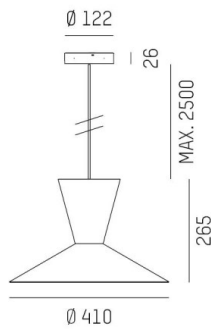

WIZARD

114-0111000675500

WIZARD M PDI SUSPENSION made of aluminium, similar to RAL 9016, aluminium shade gold white, beam see light source, light output direct / indirect, tilting 5°, dimmability: not dimmable, cable black, fabric, adapter/ceiling base black, pendant length 2500mm, IP20 without lamp

DRAWING

LIGHT DISTRIBUTION CURVE

TECHNICAL DETAILS

Bulb type	AGL A60 7W
No. of bulb holders	1x
Socket	E27
Luminous flux [lm]	siehe Leuchtmittel
Colour temp. [K]	siehe Leuchtmittel
CRI	siehe Leuchtmittel
Optics	aluminium shade
Designer	Serge Cornelissen
Dimming	not dimmable
Light output	direct / indirect
Beam angle [°]	siehe Leuchtmittel
Voltage [V]	220-240V 50/60Hz
Material	aluminium
Length [mm]	412,5
Height [mm]	269
Pendant length [mm]	2500
Diameter [mm]	413
IP protection class	IP20
Voltage class	protection cl. I
Net weight [kg]	1,14
RAL	9016
Colour of glass/shade	gold white
Colour adapter/ceiling base	black
Electric wire	black, fabric
EAN-Number	9010506928280