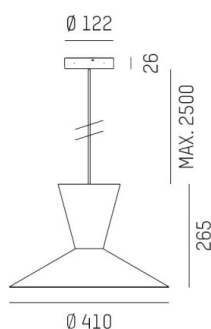

WIZARD

114-0111000676500

WIZARD M PDI SUSPENSION made of aluminium, similar to RAL 9016, aluminium shade gold black, beam see light source, light output direct / indirect, tilting 5°, dimmability: not dimmable, cable black, fabric, adapter/ceiling base black, pendant length 2500mm, IP20 without lamp

DRAWING

LIGHT DISTRIBUTION CURVE

TECHNICAL DETAILS

Bulb type	AGL A60 7W
No. of bulb holders	1x
Socket	E27
Luminous flux [lm]	siehe Leuchtmittel
Colour temp. [K]	siehe Leuchtmittel
CRI	siehe Leuchtmittel
Optics	aluminium shade
Designer	Serge Cornelissen
Dimming	not dimmable
Light output	direct / indirect
Beam angle [°]	siehe Leuchtmittel
Voltage [V]	220-240V 50/60Hz
Material	aluminium
Length [mm]	412,5
Height [mm]	269
Pendant length [mm]	2500
Diameter [mm]	413
IP protection class	IP20
Voltage class	protection cl. I
Net weight [kg]	1,14
RAL	9016
Colour of glass/shade	gold black
Colour adapter/ceiling base	black
Electric wire	black, fabric
EAN-Number	9010506732856