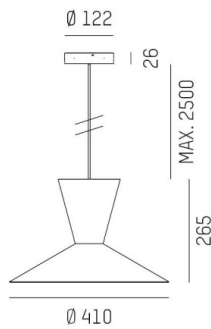

WIZARD

114-0111000678500

WIZARD M PDI SUSPENSION made of aluminium, similar to RAL 9016, aluminium shade gold cooper, beam see light source, light output direct / indirect, tilting 5°, dimmability: not dimmable, cable black, fabric, adapter/ceiling base black, pendant length 2500mm, IP20 without lamp

DRAWING

LIGHT DISTRIBUTION CURVE

TECHNICAL DETAILS

Bulb type	AGL A60 7W
No. of bulb holders	1x
Socket	E27
Luminous flux [lm]	siehe Leuchtmittel
Colour temp. [K]	siehe Leuchtmittel
CRI	siehe Leuchtmittel
Optics	aluminium shade
Designer	Serge Cornelissen
Dimming	not dimmable
Light output	direct / indirect
Beam angle [°]	siehe Leuchtmittel
Voltage [V]	220-240V 50/60Hz
Material	aluminium
Length [mm]	412,5
Height [mm]	269
Pendant length [mm]	2500
Diameter [mm]	413
IP protection class	IP20
Voltage class	protection cl. I
Net weight [kg]	1,14
RAL	9016
Colour of glass/shade	gold cooper
Colour adapter/ceiling base	black
Electric wire	black, fabric
EAN-Number	9010506928303