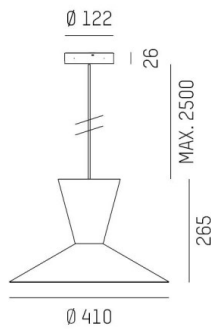

WIZARD

114-0111000685500

WIZARD M PDI SUSPENSION made of aluminium, similar to RAL 9016, aluminium shade cooper white, beam see light source, light output direct / indirect, tilting 5°, dimmability: not dimmable, cable black, fabric, adapter/ceiling base black, pendant length 2500mm, IP20 without lamp

DRAWING

LIGHT DISTRIBUTION CURVE

TECHNICAL DETAILS

Bulb type	AGL A60 7W
No. of bulb holders	1x
Socket	E27
Luminous flux [lm]	siehe Leuchtmittel
Colour temp. [K]	siehe Leuchtmittel
CRI	siehe Leuchtmittel
Optics	aluminium shade
Designer	Serge Cornelissen
Dimming	not dimmable
Light output	direct / indirect
Beam angle [°]	siehe Leuchtmittel
Voltage [V]	220-240V 50/60Hz
Material	aluminium
Length [mm]	412,5
Height [mm]	269
Pendant length [mm]	2500
Diameter [mm]	413
IP protection class	IP20
Voltage class	protection cl. I
Net weight [kg]	1,14
RAL	9016
Colour of glass/shade	cooper white
Colour adapter/ceiling base	black
Electric wire	black, fabric
EAN-Number	9010506928341