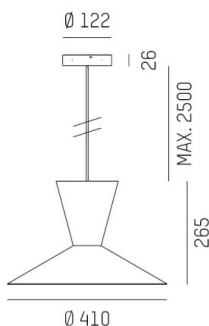

WIZARD

114-0111000686500

WIZARD M PDI SUSPENSION made of aluminium, similar to RAL 9016, aluminium shade cooper black, beam see light source, light output direct / indirect, tilting 5°, dimmability: not dimmable, cable black, fabric, adapter/ceiling base black, pendant length 2500mm, IP20 without lamp

DRAWING

LIGHT DISTRIBUTION CURVE

TECHNICAL DETAILS

Bulb type	AGL A60 7W
No. of bulb holders	1x
Socket	E27
Luminous flux [lm]	siehe Leuchtmittel
Colour temp. [K]	siehe Leuchtmittel
CRI	siehe Leuchtmittel
Optics	aluminium shade
Designer	Serge Cornelissen
Dimming	not dimmable
Light output	direct / indirect
Beam angle [°]	siehe Leuchtmittel
Voltage [V]	220-240V 50/60Hz
Material	aluminium
Length [mm]	412,5
Height [mm]	269
Pendant length [mm]	2500
Diameter [mm]	413
IP protection class	IP20
Voltage class	protection cl. I
Net weight [kg]	1,14
RAL	9016
Colour of glass/shade	cooper black
Colour adapter/ceiling base	black
Electric wire	black, fabric
EAN-Number	9010506993622