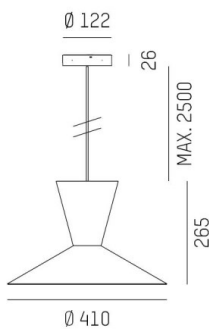

WIZARD

114-0111000687500

WIZARD M PDI SUSPENSION made of aluminium, similar to RAL 9016, aluminium shade cooper gold, beam see light source, light output direct / indirect, tilting 5°, dimmability: not dimmable, cable black, fabric, adapter/ceiling base black, pendant length 2500mm, IP20 without lamp

DRAWING

LIGHT DISTRIBUTION CURVE

TECHNICAL DETAILS

Bulb type	AGL A60 7W
No. of bulb holders	1x
Socket	E27
Luminous flux [lm]	siehe Leuchtmittel
Colour temp. [K]	siehe Leuchtmittel
CRI	siehe Leuchtmittel
Optics	aluminium shade
Designer	Serge Cornelissen
Dimming	not dimmable
Light output	direct / indirect
Beam angle [°]	siehe Leuchtmittel
Voltage [V]	220-240V 50/60Hz
Material	aluminium
Length [mm]	412,5
Height [mm]	269
Pendant length [mm]	2500
Diameter [mm]	413
IP protection class	IP20
Voltage class	protection cl. I
Net weight [kg]	1,14
RAL	9016
Colour of glass/shade	cooper gold
Colour adapter/ceiling base	black
Electric wire	black, fabric
EAN-Number	9010506928310