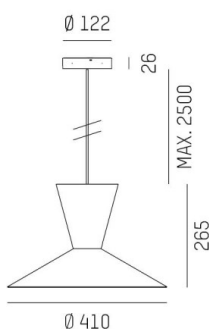

WIZARD

114-0111000688500

WIZARD M PDI SUSPENSION made of aluminium, similar to RAL 9016, aluminium shade cooper cooper, beam see light source, light output direct / indirect, tilting 5°, dimmability: not dimmable, cable black, fabric, adapter/ceiling base black, pendant length 2500mm, IP20 without lamp

DRAWING

LIGHT DISTRIBUTION CURVE

TECHNICAL DETAILS

Bulb type	AGL A60 7W
No. of bulb holders	1x
Socket	E27
Luminous flux [lm]	siehe Leuchtmittel
Colour temp. [K]	siehe Leuchtmittel
CRI	siehe Leuchtmittel
Optics	aluminium shade
Designer	Serge Cornelissen
Dimming	not dimmable
Light output	direct / indirect
Beam angle [°]	siehe Leuchtmittel
Voltage [V]	220-240V 50/60Hz
Material	aluminium
Length [mm]	412,5
Height [mm]	269
Pendant length [mm]	2500
Diameter [mm]	413
IP protection class	IP20
Voltage class	protection cl. I
Net weight [kg]	1,14
RAL	9016
Colour of glass/shade	cooper cooper
Colour adapter/ceiling base	black
Electric wire	black, fabric
EAN-Number	9010506928389