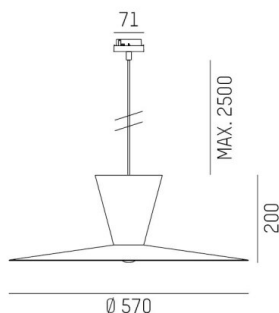

## WIZARD

114-0291000455500

WIZARD L VOLARE PDI SUSPENSION WITH 2-PH VOLARE ADAPTER made of aluminium, similar to RAL 9016, aluminium shade white white, beam see light source, light output direct / indirect, tilting 5°, dimmability: not dimmable, cable black, fabric, adapter/ceiling base grey, pendant length 2500mm, IP20 without lamp

## DRAWING

## TECHNICAL DETAILS

Bulb type	AGL A60 7W
No. of bulb holders	1x
Socket	E27
Luminous flux [lm]	siehe Leuchtmittel
Colour temp. [K]	siehe Leuchtmittel
CRI	siehe Leuchtmittel
Optics	aluminium shade
Designer	Serge Cornelissen
Dimming	not dimmable
Light output	direct / indirect
Beam angle [°]	siehe Leuchtmittel
Voltage [V]	220-240V 50/60Hz
Material	aluminium
Length [mm]	570,1
Height [mm]	208
Pendant length [mm]	2500
Diameter [mm]	570
IP protection class	IP20
Voltage class	protection cl. I
Net weight [kg]	1,52
RAL	9016
Colour of glass/shade	white white
Colour adapter/ceiling base	grey
Electric wire	black, fabric
EAN-Number	9010506926477