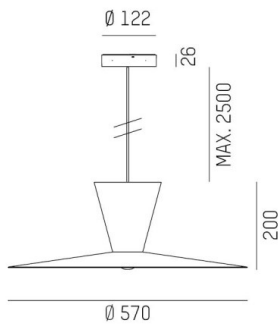

WIZARD

114-0291000456500

WIZARD L VOLARE PDI SUSPENSION WITH 2-PH VOLARE ADAPTER made of aluminium, similar to RAL 9016, aluminium shade white black, beam see light source, light output direct / indirect, tilting 5°, dimmability: not dimmable, cable black, fabric, adapter/ceiling base grey, pendant length 2500mm, IP20 without lamp

DRAWING

LIGHT DISTRIBUTION CURVE

TECHNICAL DETAILS

Bulb type	AGL A60 7W
No. of bulb holders	1x
Socket	E27
Luminous flux [lm]	siehe Leuchtmittel
Colour temp. [K]	siehe Leuchtmittel
CRI	siehe Leuchtmittel
Optics	aluminium shade
Designer	Serge Cornelissen
Dimming	not dimmable
Light output	direct / indirect
Beam angle [°]	siehe Leuchtmittel
Voltage [V]	220-240V 50/60Hz
Material	aluminium
Length [mm]	570,1
Height [mm]	208
Pendant length [mm]	2500
Diameter [mm]	570
IP protection class	IP20
Voltage class	protection cl. I
Net weight [kg]	1,52
RAL	9016
Colour of glass/shade	white black
Colour adapter/ceiling base	grey
Electric wire	black, fabric
EAN-Number	9010506993486