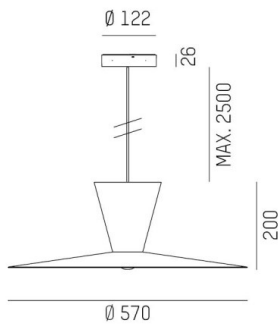

## WIZARD

114-0291000457500

WIZARD L VOLARE PDI SUSPENSION WITH 2-PH VOLARE ADAPTER made of aluminium, similar to RAL 9016, aluminium shade white gold, beam see light source, light output direct / indirect, tilting 5°, dimmability: not dimmable, cable black, fabric, adapter/ceiling base grey, pendant length 2500mm, IP20 without lamp

## DRAWING

## TECHNICAL DETAILS

|                             |                    |
|-----------------------------|--------------------|
| Bulb type                   | AGL A60 7W         |
| No. of bulb holders         | 1x                 |
| Socket                      | E27                |
| Luminous flux [lm]          | siehe Leuchtmittel |
| Colour temp. [K]            | siehe Leuchtmittel |
| CRI                         | siehe Leuchtmittel |
| Optics                      | aluminium shade    |
| Designer                    | Serge Cornelissen  |
| Dimming                     | not dimmable       |
| Light output                | direct / indirect  |
| Beam angle [°]              | siehe Leuchtmittel |
| Voltage [V]                 | 220-240V 50/60Hz   |
| Material                    | aluminium          |
| Length [mm]                 | 570,1              |
| Height [mm]                 | 208                |
| Pendant length [mm]         | 2500               |
| Diameter [mm]               | 570                |
| IP protection class         | IP20               |
| Voltage class               | protection cl. I   |
| Net weight [kg]             | 1,52               |
| RAL                         | 9016               |
| Colour of glass/shade       | white gold         |
| Colour adapter/ceiling base | grey               |
| Electric wire               | black, fabric      |
| EAN-Number                  | 9010506993493      |