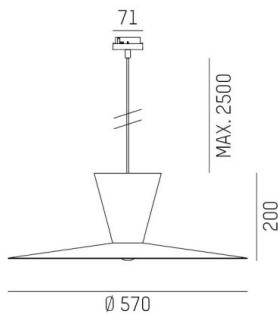

WIZARD

114-0291000458500

WIZARD L VOLARE PDI SUSPENSION WITH 2-PH VOLARE ADAPTER made of aluminium, similar to RAL 9016, aluminium shade white cooper, beam see light source, light output direct / indirect, tilting 5°, dimmability: not dimmable, cable black, fabric, adapter/ceiling base grey, pendant length 2500mm, IP20 without lamp

DRAWING

LIGHT DISTRIBUTION CURVE

TECHNICAL DETAILS

Bulb type	AGL A60 7W
No. of bulb holders	1x
Socket	E27
Luminous flux [lm]	siehe Leuchtmittel
Colour temp. [K]	siehe Leuchtmittel
CRI	siehe Leuchtmittel
Optics	aluminium shade
Designer	Serge Cornelissen
Dimming	not dimmable
Light output	direct / indirect
Beam angle [°]	siehe Leuchtmittel
Voltage [V]	220-240V 50/60Hz
Material	aluminium
Length [mm]	570,1
Height [mm]	208
Pendant length [mm]	2500
Diameter [mm]	570
IP protection class	IP20
Voltage class	protection cl. I
Net weight [kg]	1,52
RAL	9016
Colour of glass/shade	white cooper
Colour adapter/ceiling base	grey
Electric wire	black, fabric
EAN-Number	9010506926651