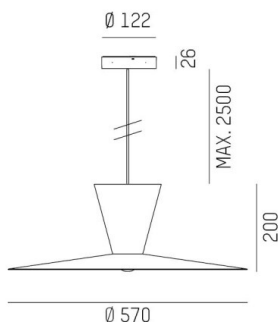

WIZARD

114-0291000465500

WIZARD L VOLARE PDI SUSPENSION WITH 2-PH VOLARE ADAPTER made of aluminium, similar to RAL 9016, aluminium shade black white, beam see light source, light output direct / indirect, tilting 5°, dimmability: not dimmable, cable black, fabric, adapter/ceiling base grey, pendant length 2500mm, IP20 without lamp

DRAWING

LIGHT DISTRIBUTION CURVE

TECHNICAL DETAILS

Bulb type	AGL A60 7W
No. of bulb holders	1x
Socket	E27
Luminous flux [lm]	siehe Leuchtmittel
Colour temp. [K]	siehe Leuchtmittel
CRI	siehe Leuchtmittel
Optics	aluminium shade
Designer	Serge Cornelissen
Dimming	not dimmable
Light output	direct / indirect
Beam angle [°]	siehe Leuchtmittel
Voltage [V]	220-240V 50/60Hz
Material	aluminium
Length [mm]	570,1
Height [mm]	208
Pendant length [mm]	2500
Diameter [mm]	570
IP protection class	IP20
Voltage class	protection cl. I
Net weight [kg]	1,52
RAL	9016
Colour of glass/shade	black white
Colour adapter/ceiling base	grey
Electric wire	black, fabric
EAN-Number	9010506993509