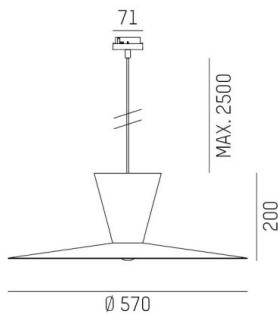

WIZARD

114-0291000466500

WIZARD L VOLARE PDI SUSPENSION WITH 2-PH VOLARE ADAPTER made of aluminium, similar to RAL 9016, aluminium shade black black, beam see light source, light output direct / indirect, tilting 5°, dimmability: not dimmable, cable black, fabric, adapter/ceiling base grey, pendant length 2500mm, IP20 without lamp

DRAWING

LIGHT DISTRIBUTION CURVE

TECHNICAL DETAILS

Bulb type	AGL A60 7W
No. of bulb holders	1x
Socket	E27
Luminous flux [lm]	siehe Leuchtmittel
Colour temp. [K]	siehe Leuchtmittel
CRI	siehe Leuchtmittel
Optics	aluminium shade
Designer	Serge Cornelissen
Dimming	not dimmable
Light output	direct / indirect
Beam angle [°]	siehe Leuchtmittel
Voltage [V]	220-240V 50/60Hz
Material	aluminium
Length [mm]	570,1
Height [mm]	208
Pendant length [mm]	2500
Diameter [mm]	570
IP protection class	IP20
Voltage class	protection cl. I
Net weight [kg]	1,52
RAL	9016
Colour of glass/shade	black black
Colour adapter/ceiling base	grey
Electric wire	black, fabric
EAN-Number	9010506734317