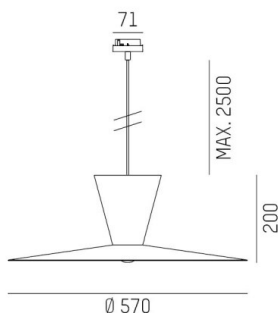

WIZARD

114-0291000467500

WIZARD L VOLARE PDI SUSPENSION WITH 2-PH VOLARE ADAPTER made of aluminium, similar to RAL 9016, aluminium shade black gold, beam see light source, light output direct / indirect, tilting 5°, dimmability: not dimmable, cable black, fabric, adapter/ceiling base grey, pendant length 2500mm, IP20 without lamp

DRAWING

LIGHT DISTRIBUTION CURVE

TECHNICAL DETAILS

Bulb type	AGL A60 7W
No. of bulb holders	1x
Socket	E27
Luminous flux [lm]	siehe Leuchtmittel
Colour temp. [K]	siehe Leuchtmittel
CRI	siehe Leuchtmittel
Optics	aluminium shade
Designer	Serge Cornelissen
Dimming	not dimmable
Light output	direct / indirect
Beam angle [°]	siehe Leuchtmittel
Voltage [V]	220-240V 50/60Hz
Material	aluminium
Length [mm]	570,1
Height [mm]	208
Pendant length [mm]	2500
Diameter [mm]	570
IP protection class	IP20
Voltage class	protection cl. I
Net weight [kg]	1,52
RAL	9016
Colour of glass/shade	black gold
Colour adapter/ceiling base	grey
Electric wire	black, fabric
EAN-Number	9010506734355