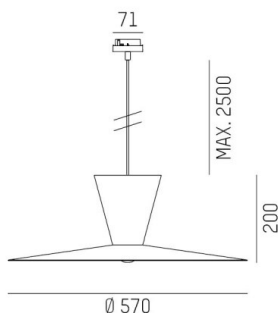

WIZARD

114-0291000468500

WIZARD L VOLARE PDI SUSPENSION WITH 2-PH VOLARE ADAPTER made of aluminium, similar to RAL 9016, aluminium shade black cooper, beam see light source, light output direct / indirect, tilting 5°, dimmability: not dimmable, cable black, fabric, adapter/ceiling base grey, pendant length 2500mm, IP20 without lamp

DRAWING

LIGHT DISTRIBUTION CURVE

TECHNICAL DETAILS

Bulb type	AGL A60 7W
No. of bulb holders	1x
Socket	E27
Luminous flux [lm]	siehe Leuchtmittel
Colour temp. [K]	siehe Leuchtmittel
CRI	siehe Leuchtmittel
Optics	aluminium shade
Designer	Serge Cornelissen
Dimming	not dimmable
Light output	direct / indirect
Beam angle [°]	siehe Leuchtmittel
Voltage [V]	220-240V 50/60Hz
Material	aluminium
Length [mm]	570,1
Height [mm]	208
Pendant length [mm]	2500
Diameter [mm]	570
IP protection class	IP20
Voltage class	protection cl. I
Net weight [kg]	1,52
RAL	9016
Colour of glass/shade	black cooper
Colour adapter/ceiling base	grey
Electric wire	black, fabric
EAN-Number	9010506926668