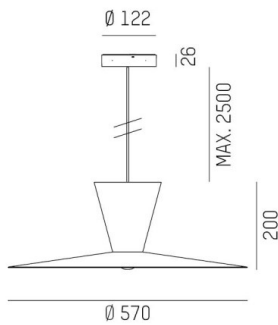

WIZARD

114-0291000475500

WIZARD L VOLARE PDI SUSPENSION WITH 2-PH VOLARE ADAPTER made of aluminium, similar to RAL 9016, aluminium shade gold white, beam see light source, light output direct / indirect, tilting 5°, dimmability: not dimmable, cable black, fabric, adapter/ceiling base grey, pendant length 2500mm, IP20 without lamp

DRAWING

LIGHT DISTRIBUTION CURVE

TECHNICAL DETAILS

Bulb type	AGL A60 7W
No. of bulb holders	1x
Socket	E27
Luminous flux [lm]	siehe Leuchtmittel
Colour temp. [K]	siehe Leuchtmittel
CRI	siehe Leuchtmittel
Optics	aluminium shade
Designer	Serge Cornelissen
Dimming	not dimmable
Light output	direct / indirect
Beam angle [°]	siehe Leuchtmittel
Voltage [V]	220-240V 50/60Hz
Material	aluminium
Length [mm]	570,1
Height [mm]	208
Pendant length [mm]	2500
Diameter [mm]	570
IP protection class	IP20
Voltage class	protection cl. I
Net weight [kg]	1,52
RAL	9016
Colour of glass/shade	gold white
Colour adapter/ceiling base	grey
Electric wire	black, fabric
EAN-Number	9010506993516