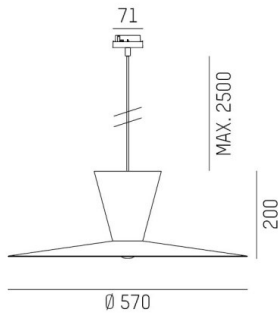

WIZARD

114-0291000477500

WIZARD L VOLARE PDI SUSPENSION WITH 2-PH VOLARE ADAPTER made of aluminium, similar to RAL 9016, aluminium shade gold gold, beam see light source, light output direct / indirect, tilting 5°, dimmability: not dimmable, cable black, fabric, adapter/ceiling base grey, pendant length 2500mm, IP20 without lamp

DRAWING

LIGHT DISTRIBUTION CURVE

TECHNICAL DETAILS

Bulb type	AGL A60 7W
No. of bulb holders	1x
Socket	E27
Luminous flux [lm]	siehe Leuchtmittel
Colour temp. [K]	siehe Leuchtmittel
CRI	siehe Leuchtmittel
Optics	aluminium shade
Designer	Serge Cornelissen
Dimming	not dimmable
Light output	direct / indirect
Beam angle [°]	siehe Leuchtmittel
Voltage [V]	220-240V 50/60Hz
Material	aluminium
Length [mm]	570,1
Height [mm]	208
Pendant length [mm]	2500
Diameter [mm]	570
IP protection class	IP20
Voltage class	protection cl. I
Net weight [kg]	1,52
RAL	9016
Colour of glass/shade	gold gold
Colour adapter/ceiling base	grey
Electric wire	black, fabric
EAN-Number	9010506734430