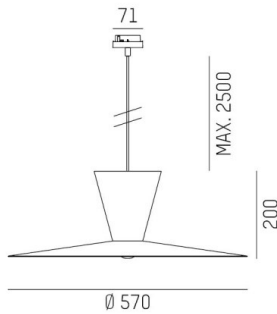

WIZARD

114-0291000478500

WIZARD L VOLARE PDI SUSPENSION WITH 2-PH VOLARE ADAPTER made of aluminium, similar to RAL 9016, aluminium shade gold cooper, beam see light source, light output direct / indirect, tilting 5°, dimmability: not dimmable, cable black, fabric, adapter/ceiling base grey, pendant length 2500mm, IP20 without lamp

DRAWING

LIGHT DISTRIBUTION CURVE

TECHNICAL DETAILS

Bulb type	AGL A60 7W
No. of bulb holders	1x
Socket	E27
Luminous flux [lm]	siehe Leuchtmittel
Colour temp. [K]	siehe Leuchtmittel
CRI	siehe Leuchtmittel
Optics	aluminium shade
Designer	Serge Cornelissen
Dimming	not dimmable
Light output	direct / indirect
Beam angle [°]	siehe Leuchtmittel
Voltage [V]	220-240V 50/60Hz
Material	aluminium
Length [mm]	570,1
Height [mm]	208
Pendant length [mm]	2500
Diameter [mm]	570
IP protection class	IP20
Voltage class	protection cl. I
Net weight [kg]	1,52
RAL	9016
Colour of glass/shade	gold cooper
Colour adapter/ceiling base	grey
Electric wire	black, fabric
EAN-Number	9010506926675