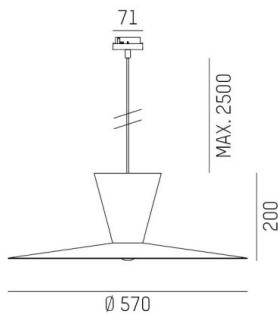

WIZARD

114-0291000485500

WIZARD L VOLARE PDI SUSPENSION WITH 2-PH VOLARE ADAPTER made of aluminium, similar to RAL 9016, aluminium shade cooper white, beam see light source, light output direct / indirect, tilting 5°, dimmability: not dimmable, cable black, fabric, adapter/ceiling base grey, pendant length 2500mm, IP20 without lamp

DRAWING

LIGHT DISTRIBUTION CURVE

TECHNICAL DETAILS

Bulb type	AGL A60 7W
No. of bulb holders	1x
Socket	E27
Luminous flux [lm]	siehe Leuchtmittel
Colour temp. [K]	siehe Leuchtmittel
CRI	siehe Leuchtmittel
Optics	aluminium shade
Designer	Serge Cornelissen
Dimming	not dimmable
Light output	direct / indirect
Beam angle [°]	siehe Leuchtmittel
Voltage [V]	220-240V 50/60Hz
Material	aluminium
Length [mm]	570,1
Height [mm]	208
Pendant length [mm]	2500
Diameter [mm]	570
IP protection class	IP20
Voltage class	protection cl. I
Net weight [kg]	1,52
RAL	9016
Colour of glass/shade	cooper white
Colour adapter/ceiling base	grey
Electric wire	black, fabric
EAN-Number	9010506926613