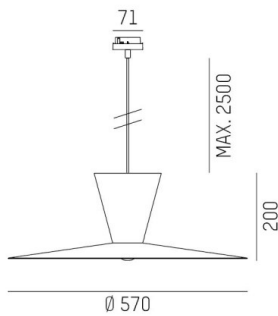

WIZARD

114-0291000486500

WIZARD L VOLARE PDI SUSPENSION WITH 2-PH VOLARE ADAPTER made of aluminium, similar to RAL 9016, aluminium shade cooper black, beam see light source, light output direct / indirect, tilting 5°, dimmability: not dimmable, cable black, fabric, adapter/ceiling base grey, pendant length 2500mm, IP20 without lamp

DRAWING

LIGHT DISTRIBUTION CURVE

TECHNICAL DETAILS

Bulb type	AGL A60 7W
No. of bulb holders	1x
Socket	E27
Luminous flux [lm]	siehe Leuchtmittel
Colour temp. [K]	siehe Leuchtmittel
CRI	siehe Leuchtmittel
Optics	aluminium shade
Designer	Serge Cornelissen
Dimming	not dimmable
Light output	direct / indirect
Beam angle [°]	siehe Leuchtmittel
Voltage [V]	220-240V 50/60Hz
Material	aluminium
Length [mm]	570,1
Height [mm]	208
Pendant length [mm]	2500
Diameter [mm]	570
IP protection class	IP20
Voltage class	protection cl. I
Net weight [kg]	1,52
RAL	9016
Colour of glass/shade	cooper black
Colour adapter/ceiling base	grey
Electric wire	black, fabric
EAN-Number	9010506926620