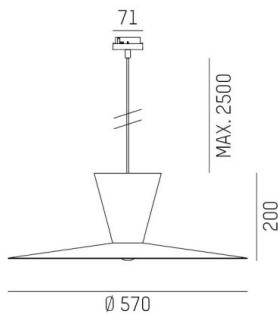

WIZARD

114-0291000487500

WIZARD L VOLARE PDI SUSPENSION WITH 2-PH VOLARE ADAPTER made of aluminium, similar to RAL 9016, aluminium shade cooper gold, beam see light source, light output direct / indirect, tilting 5°, dimmability: not dimmable, cable black, fabric, adapter/ceiling base grey, pendant length 2500mm, IP20 without lamp

DRAWING

LIGHT DISTRIBUTION CURVE

TECHNICAL DETAILS

Bulb type	AGL A60 7W
No. of bulb holders	1x
Socket	E27
Luminous flux [lm]	siehe Leuchtmittel
Colour temp. [K]	siehe Leuchtmittel
CRI	siehe Leuchtmittel
Optics	aluminium shade
Designer	Serge Cornelissen
Dimming	not dimmable
Light output	direct / indirect
Beam angle [°]	siehe Leuchtmittel
Voltage [V]	220-240V 50/60Hz
Material	aluminium
Length [mm]	570,1
Height [mm]	208
Pendant length [mm]	2500
Diameter [mm]	570
IP protection class	IP20
Voltage class	protection cl. I
Net weight [kg]	1,52
RAL	9016
Colour of glass/shade	cooper gold
Colour adapter/ceiling base	grey
Electric wire	black, fabric
EAN-Number	9010506926637