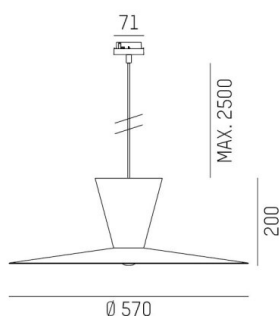

WIZARD

114-0291000488500

WIZARD L VOLARE PDI SUSPENSION WITH 2-PH VOLARE ADAPTER made of aluminium, similar to RAL 9016, aluminium shade cooper cooper, beam see light source, light output direct / indirect, tilting 5°, dimmability: not dimmable, cable black, fabric, adapter/ceiling base grey, pendant length 2500mm, IP20 without lamp

DRAWING

LIGHT DISTRIBUTION CURVE

TECHNICAL DETAILS

Bulb type	AGL A60 7W
No. of bulb holders	1x
Socket	E27
Luminous flux [lm]	siehe Leuchtmittel
Colour temp. [K]	siehe Leuchtmittel
CRI	siehe Leuchtmittel
Optics	aluminium shade
Designer	Serge Cornelissen
Dimming	not dimmable
Light output	direct / indirect
Beam angle [°]	siehe Leuchtmittel
Voltage [V]	220-240V 50/60Hz
Material	aluminium
Length [mm]	570,1
Height [mm]	208
Pendant length [mm]	2500
Diameter [mm]	570
IP protection class	IP20
Voltage class	protection cl. I
Net weight [kg]	1,52
RAL	9016
Colour of glass/shade	cooper cooper
Colour adapter/ceiling base	grey
Electric wire	black, fabric
EAN-Number	9010506926606