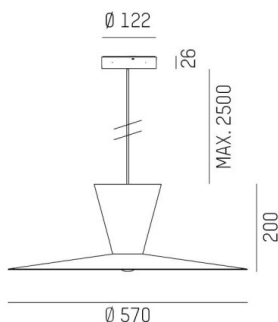

WIZARD

114-0291000556500

WIZARD L VOLARE PDI SUSPENSION WITH 2-PH VOLARE ADAPTER made of aluminium, similar to RAL 9016, aluminium shade white black, beam see light source, light output direct / indirect, tilting 5°, dimmability: not dimmable, cable black, fabric, adapter/ceiling base white, pendant length 2500mm, IP20 without lamp

DRAWING

LIGHT DISTRIBUTION CURVE

TECHNICAL DETAILS

Bulb type	AGL A60 7W
No. of bulb holders	1x
Socket	E27
Luminous flux [lm]	siehe Leuchtmittel
Colour temp. [K]	siehe Leuchtmittel
CRI	siehe Leuchtmittel
Optics	aluminium shade
Designer	Serge Cornelissen
Dimming	not dimmable
Light output	direct / indirect
Beam angle [°]	siehe Leuchtmittel
Voltage [V]	220-240V 50/60Hz
Material	aluminium
Length [mm]	570,1
Height [mm]	208
Pendant length [mm]	2500
Diameter [mm]	570
IP protection class	IP20
Voltage class	protection cl. I
Net weight [kg]	1,52
RAL	9016
Colour of glass/shade	white black
Colour adapter/ceiling base	white
Electric wire	black, fabric
EAN-Number	9010506993523