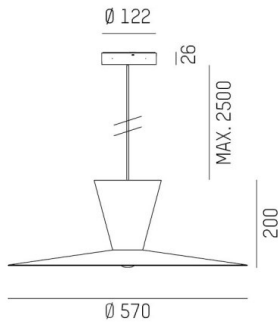

WIZARD

114-0291000557500

WIZARD L VOLARE PDI SUSPENSION WITH 2-PH VOLARE ADAPTER made of aluminium, similar to RAL 9016, aluminium shade white gold, beam see light source, light output direct / indirect, tilting 5°, dimmability: not dimmable, cable black, fabric, adapter/ceiling base white, pendant length 2500mm, IP20 without lamp

DRAWING

LIGHT DISTRIBUTION CURVE

TECHNICAL DETAILS

Bulb type	AGL A60 7W
No. of bulb holders	1x
Socket	E27
Luminous flux [lm]	siehe Leuchtmittel
Colour temp. [K]	siehe Leuchtmittel
CRI	siehe Leuchtmittel
Optics	aluminium shade
Designer	Serge Cornelissen
Dimming	not dimmable
Light output	direct / indirect
Beam angle [°]	siehe Leuchtmittel
Voltage [V]	220-240V 50/60Hz
Material	aluminium
Length [mm]	570,1
Height [mm]	208
Pendant length [mm]	2500
Diameter [mm]	570
IP protection class	IP20
Voltage class	protection cl. I
Net weight [kg]	1,52
RAL	9016
Colour of glass/shade	white gold
Colour adapter/ceiling base	white
Electric wire	black, fabric
EAN-Number	9010506993530