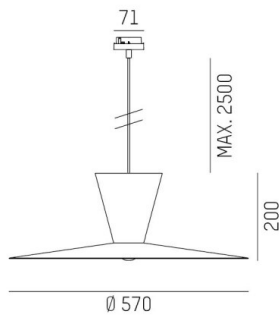

WIZARD

114-0291000558500

WIZARD L VOLARE PDI SUSPENSION WITH 2-PH VOLARE ADAPTER made of aluminium, similar to RAL 9016, aluminium shade white cooper, beam see light source, light output direct / indirect, tilting 5°, dimmability: not dimmable, cable black, fabric, adapter/ceiling base white, pendant length 2500mm, IP20 without lamp

DRAWING

LIGHT DISTRIBUTION CURVE

TECHNICAL DETAILS

Bulb type	AGL A60 7W
No. of bulb holders	1x
Socket	E27
Luminous flux [lm]	siehe Leuchtmittel
Colour temp. [K]	siehe Leuchtmittel
CRI	siehe Leuchtmittel
Optics	aluminium shade
Designer	Serge Cornelissen
Dimming	not dimmable
Light output	direct / indirect
Beam angle [°]	siehe Leuchtmittel
Voltage [V]	220-240V 50/60Hz
Material	aluminium
Length [mm]	570,1
Height [mm]	208
Pendant length [mm]	2500
Diameter [mm]	570
IP protection class	IP20
Voltage class	protection cl. I
Net weight [kg]	1,52
RAL	9016
Colour of glass/shade	white cooper
Colour adapter/ceiling base	white
Electric wire	black, fabric
EAN-Number	9010506926385