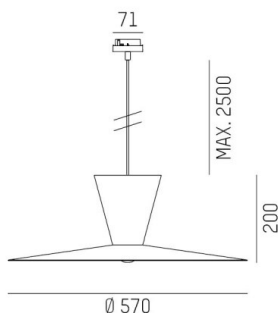

## WIZARD

114-0291000566500

WIZARD L VOLARE PDI SUSPENSION WITH 2-PH VOLARE ADAPTER made of aluminium, similar to RAL 9016, aluminium shade black black, beam see light source, light output direct / indirect, tilting 5°, dimmability: not dimmable, cable black, fabric, adapter/ceiling base white, pendant length 2500mm, IP20 without lamp

## DRAWING

## TECHNICAL DETAILS

Bulb type	AGL A60 7W
No. of bulb holders	1x
Socket	E27
Luminous flux [lm]	siehe Leuchtmittel
Colour temp. [K]	siehe Leuchtmittel
CRI	siehe Leuchtmittel
Optics	aluminium shade
Designer	Serge Cornelissen
Dimming	not dimmable
Light output	direct / indirect
Beam angle [°]	siehe Leuchtmittel
Voltage [V]	220-240V 50/60Hz
Material	aluminium
Length [mm]	570,1
Height [mm]	208
Pendant length [mm]	2500
Diameter [mm]	570
IP protection class	IP20
Voltage class	protection cl. I
Net weight [kg]	1,52
RAL	9016
Colour of glass/shade	black black
Colour adapter/ceiling base	white
Electric wire	black, fabric
EAN-Number	9010506734300