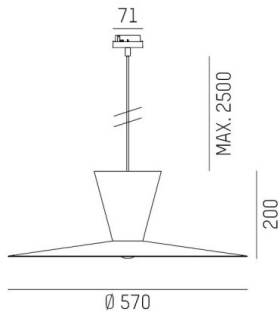

WIZARD

114-0291000567500

WIZARD L VOLARE PDI SUSPENSION WITH 2-PH VOLARE ADAPTER made of aluminium, similar to RAL 9016, aluminium shade black gold, beam see light source, light output direct / indirect, tilting 5°, dimmability: not dimmable, cable black, fabric, adapter/ceiling base white, pendant length 2500mm, IP20 without lamp

DRAWING

LIGHT DISTRIBUTION CURVE

TECHNICAL DETAILS

Bulb type	AGL A60 7W
No. of bulb holders	1x
Socket	E27
Luminous flux [lm]	siehe Leuchtmittel
Colour temp. [K]	siehe Leuchtmittel
CRI	siehe Leuchtmittel
Optics	aluminium shade
Designer	Serge Cornelissen
Dimming	not dimmable
Light output	direct / indirect
Beam angle [°]	siehe Leuchtmittel
Voltage [V]	220-240V 50/60Hz
Material	aluminium
Length [mm]	570,1
Height [mm]	208
Pendant length [mm]	2500
Diameter [mm]	570
IP protection class	IP20
Voltage class	protection cl. I
Net weight [kg]	1,52
RAL	9016
Colour of glass/shade	black gold
Colour adapter/ceiling base	white
Electric wire	black, fabric
EAN-Number	9010506734331