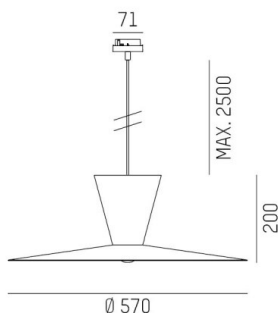

## WIZARD

114-0291000568500

WIZARD L VOLARE PDI SUSPENSION WITH 2-PH VOLARE ADAPTER made of aluminium, similar to RAL 9016, aluminium shade black cooper, beam see light source, light output direct / indirect, tilting 5°, dimmability: not dimmable, cable black, fabric, adapter/ceiling base white, pendant length 2500mm, IP20 without lamp

## DRAWING

## TECHNICAL DETAILS

Bulb type	AGL A60 7W
No. of bulb holders	1x
Socket	E27
Luminous flux [lm]	siehe Leuchtmittel
Colour temp. [K]	siehe Leuchtmittel
CRI	siehe Leuchtmittel
Optics	aluminium shade
Designer	Serge Cornelissen
Dimming	not dimmable
Light output	direct / indirect
Beam angle [°]	siehe Leuchtmittel
Voltage [V]	220-240V 50/60Hz
Material	aluminium
Length [mm]	570,1
Height [mm]	208
Pendant length [mm]	2500
Diameter [mm]	570
IP protection class	IP20
Voltage class	protection cl. I
Net weight [kg]	1,52
RAL	9016
Colour of glass/shade	black cooper
Colour adapter/ceiling base	white
Electric wire	black, fabric
EAN-Number	9010506926408