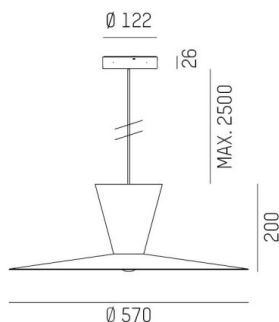

## WIZARD

114-0291000575500

WIZARD L VOLARE PDI SUSPENSION WITH 2-PH VOLARE ADAPTER made of aluminium, similar to RAL 9016, aluminium shade gold white, beam see light source, light output direct / indirect, tilting 5°, dimmability: not dimmable, cable black, fabric, adapter/ceiling base white, pendant length 2500mm, IP20 without lamp

## DRAWING

## TECHNICAL DETAILS

Bulb type	AGL A60 7W
No. of bulb holders	1x
Socket	E27
Luminous flux [lm]	siehe Leuchtmittel
Colour temp. [K]	siehe Leuchtmittel
CRI	siehe Leuchtmittel
Optics	aluminium shade
Designer	Serge Cornelissen
Dimming	not dimmable
Light output	direct / indirect
Beam angle [°]	siehe Leuchtmittel
Voltage [V]	220-240V 50/60Hz
Material	aluminium
Length [mm]	570,1
Height [mm]	208
Pendant length [mm]	2500
Diameter [mm]	570
IP protection class	IP20
Voltage class	protection cl. I
Net weight [kg]	1,52
RAL	9016
Colour of glass/shade	gold white
Colour adapter/ceiling base	white
Electric wire	black, fabric
EAN-Number	9010506993554