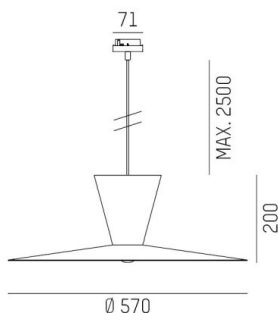

WIZARD

114-0291000576500

WIZARD L VOLARE PDI SUSPENSION WITH 2-PH VOLARE ADAPTER made of aluminium, similar to RAL 9016, aluminium shade gold black, beam see light source, light output direct / indirect, tilting 5°, dimmability: not dimmable, cable black, fabric, adapter/ceiling base white, pendant length 2500mm, IP20 without lamp

DRAWING

LIGHT DISTRIBUTION CURVE

TECHNICAL DETAILS

Bulb type	AGL A60 7W
No. of bulb holders	1x
Socket	E27
Luminous flux [lm]	siehe Leuchtmittel
Colour temp. [K]	siehe Leuchtmittel
CRI	siehe Leuchtmittel
Optics	aluminium shade
Designer	Serge Cornelissen
Dimming	not dimmable
Light output	direct / indirect
Beam angle [°]	siehe Leuchtmittel
Voltage [V]	220-240V 50/60Hz
Material	aluminium
Length [mm]	570,1
Height [mm]	208
Pendant length [mm]	2500
Diameter [mm]	570
IP protection class	IP20
Voltage class	protection cl. I
Net weight [kg]	1,52
RAL	9016
Colour of glass/shade	gold black
Colour adapter/ceiling base	white
Electric wire	black, fabric
EAN-Number	9010506734393