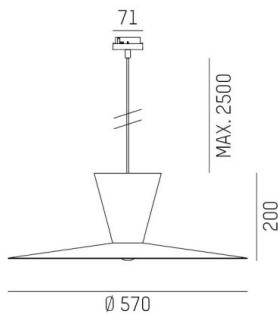

WIZARD

114-0291000577500

WIZARD L VOLARE PDI SUSPENSION WITH 2-PH VOLARE ADAPTER made of aluminium, similar to RAL 9016, aluminium shade gold gold, beam see light source, light output direct / indirect, tilting 5°, dimmability: not dimmable, cable black, fabric, adapter/ceiling base white, pendant length 2500mm, IP20 without lamp

DRAWING

LIGHT DISTRIBUTION CURVE

TECHNICAL DETAILS

Bulb type	AGL A60 7W
No. of bulb holders	1x
Socket	E27
Luminous flux [lm]	siehe Leuchtmittel
Colour temp. [K]	siehe Leuchtmittel
CRI	siehe Leuchtmittel
Optics	aluminium shade
Designer	Serge Cornelissen
Dimming	not dimmable
Light output	direct / indirect
Beam angle [°]	siehe Leuchtmittel
Voltage [V]	220-240V 50/60Hz
Material	aluminium
Length [mm]	570,1
Height [mm]	208
Pendant length [mm]	2500
Diameter [mm]	570
IP protection class	IP20
Voltage class	protection cl. I
Net weight [kg]	1,52
RAL	9016
Colour of glass/shade	gold gold
Colour adapter/ceiling base	white
Electric wire	black, fabric
EAN-Number	9010506734423