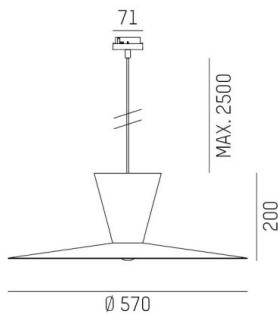

WIZARD

114-0291000578500

WIZARD L VOLARE PDI SUSPENSION WITH 2-PH VOLARE ADAPTER made of aluminium, similar to RAL 9016, aluminium shade gold cooper, beam see light source, light output direct / indirect, tilting 5°, dimmability: not dimmable, cable black, fabric, adapter/ceiling base white, pendant length 2500mm, IP20 without lamp

DRAWING

LIGHT DISTRIBUTION CURVE

TECHNICAL DETAILS

Bulb type	AGL A60 7W
No. of bulb holders	1x
Socket	E27
Luminous flux [lm]	siehe Leuchtmittel
Colour temp. [K]	siehe Leuchtmittel
CRI	siehe Leuchtmittel
Optics	aluminium shade
Designer	Serge Cornelissen
Dimming	not dimmable
Light output	direct / indirect
Beam angle [°]	siehe Leuchtmittel
Voltage [V]	220-240V 50/60Hz
Material	aluminium
Length [mm]	570,1
Height [mm]	208
Pendant length [mm]	2500
Diameter [mm]	570
IP protection class	IP20
Voltage class	protection cl. I
Net weight [kg]	1,52
RAL	9016
Colour of glass/shade	gold cooper
Colour adapter/ceiling base	white
Electric wire	black, fabric
EAN-Number	9010506926415