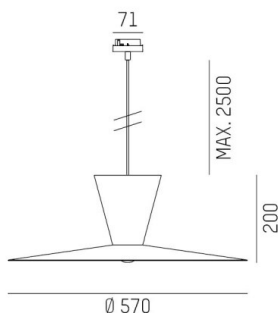

## WIZARD

114-0291000585500

WIZARD L VOLARE PDI SUSPENSION WITH 2-PH VOLARE ADAPTER made of aluminium, similar to RAL 9016, aluminium shade cooper white, beam see light source, light output direct / indirect, tilting 5°, dimmability: not dimmable, cable black, fabric, adapter/ceiling base white, pendant length 2500mm, IP20 without lamp

## DRAWING

## TECHNICAL DETAILS

Bulb type	AGL A60 7W
No. of bulb holders	1x
Socket	E27
Luminous flux [lm]	siehe Leuchtmittel
Colour temp. [K]	siehe Leuchtmittel
CRI	siehe Leuchtmittel
Optics	aluminium shade
Designer	Serge Cornelissen
Dimming	not dimmable
Light output	direct / indirect
Beam angle [°]	siehe Leuchtmittel
Voltage [V]	220-240V 50/60Hz
Material	aluminium
Length [mm]	570,1
Height [mm]	208
Pendant length [mm]	2500
Diameter [mm]	570
IP protection class	IP20
Voltage class	protection cl. I
Net weight [kg]	1,52
RAL	9016
Colour of glass/shade	cooper white
Colour adapter/ceiling base	white
Electric wire	black, fabric
EAN-Number	9010506926347