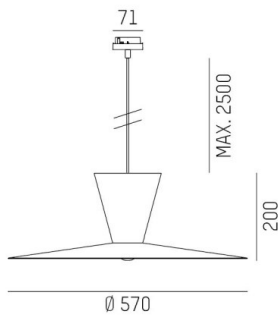

WIZARD

114-0291000586500

WIZARD L VOLARE PDI SUSPENSION WITH 2-PH VOLARE ADAPTER made of aluminium, similar to RAL 9016, aluminium shade cooper black, beam see light source, light output direct / indirect, tilting 5°, dimmability: not dimmable, cable black, fabric, adapter/ceiling base white, pendant length 2500mm, IP20 without lamp

DRAWING

LIGHT DISTRIBUTION CURVE

TECHNICAL DETAILS

Bulb type	AGL A60 7W
No. of bulb holders	1x
Socket	E27
Luminous flux [lm]	siehe Leuchtmittel
Colour temp. [K]	siehe Leuchtmittel
CRI	siehe Leuchtmittel
Optics	aluminium shade
Designer	Serge Cornelissen
Dimming	not dimmable
Light output	direct / indirect
Beam angle [°]	siehe Leuchtmittel
Voltage [V]	220-240V 50/60Hz
Material	aluminium
Length [mm]	570,1
Height [mm]	208
Pendant length [mm]	2500
Diameter [mm]	570
IP protection class	IP20
Voltage class	protection cl. I
Net weight [kg]	1,52
RAL	9016
Colour of glass/shade	cooper black
Colour adapter/ceiling base	white
Electric wire	black, fabric
EAN-Number	9010506926361