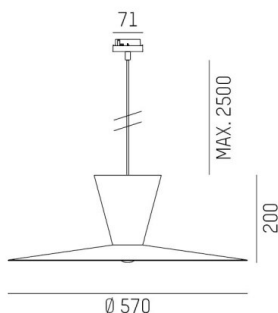

WIZARD

114-0291000587500

WIZARD L VOLARE PDI SUSPENSION WITH 2-PH VOLARE ADAPTER made of aluminium, similar to RAL 9016, aluminium shade cooper gold, beam see light source, light output direct / indirect, tilting 5°, dimmability: not dimmable, cable black, fabric, adapter/ceiling base white, pendant length 2500mm, IP20 without lamp

DRAWING

LIGHT DISTRIBUTION CURVE

TECHNICAL DETAILS

Bulb type	AGL A60 7W
No. of bulb holders	1x
Socket	E27
Luminous flux [lm]	siehe Leuchtmittel
Colour temp. [K]	siehe Leuchtmittel
CRI	siehe Leuchtmittel
Optics	aluminium shade
Designer	Serge Cornelissen
Dimming	not dimmable
Light output	direct / indirect
Beam angle [°]	siehe Leuchtmittel
Voltage [V]	220-240V 50/60Hz
Material	aluminium
Length [mm]	570,1
Height [mm]	208
Pendant length [mm]	2500
Diameter [mm]	570
IP protection class	IP20
Voltage class	protection cl. I
Net weight [kg]	1,52
RAL	9016
Colour of glass/shade	cooper gold
Colour adapter/ceiling base	white
Electric wire	black, fabric
EAN-Number	9010506926378