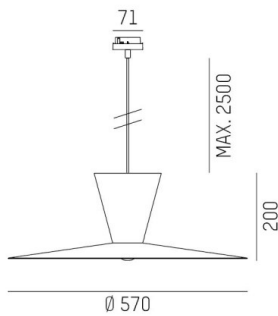

## WIZARD

114-0291000588500

WIZARD L VOLARE PDI SUSPENSION WITH 2-PH VOLARE ADAPTER made of aluminium, similar to RAL 9016, aluminium shade cooper cooper, beam see light source, light output direct / indirect, tilting 5°, dimmability: not dimmable, cable black, fabric, adapter/ceiling base white, pendant length 2500mm, IP20 without lamp

## DRAWING

## TECHNICAL DETAILS

Bulb type	AGL A60 7W
No. of bulb holders	1x
Socket	E27
Luminous flux [lm]	siehe Leuchtmittel
Colour temp. [K]	siehe Leuchtmittel
CRI	siehe Leuchtmittel
Optics	aluminium shade
Designer	Serge Cornelissen
Dimming	not dimmable
Light output	direct / indirect
Beam angle [°]	siehe Leuchtmittel
Voltage [V]	220-240V 50/60Hz
Material	aluminium
Length [mm]	570,1
Height [mm]	208
Pendant length [mm]	2500
Diameter [mm]	570
IP protection class	IP20
Voltage class	protection cl. I
Net weight [kg]	1,52
RAL	9016
Colour of glass/shade	cooper cooper
Colour adapter/ceiling base	white
Electric wire	black, fabric
EAN-Number	9010506926330