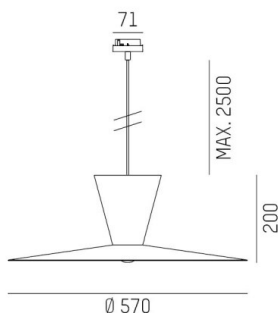

WIZARD

114-0291000655500

WIZARD L VOLARE PDI SUSPENSION WITH 2-PH VOLARE ADAPTER made of aluminium, similar to RAL 9016, aluminium shade white white, beam see light source, light output direct / indirect, tilting 5°, dimmability: not dimmable, cable black, fabric, adapter/ceiling base black, pendant length 2500mm, IP20 without lamp

DRAWING

LIGHT DISTRIBUTION CURVE

TECHNICAL DETAILS

Bulb type	AGL A60 7W
No. of bulb holders	1x
Socket	E27
Luminous flux [lm]	siehe Leuchtmittel
Colour temp. [K]	siehe Leuchtmittel
CRI	siehe Leuchtmittel
Optics	aluminium shade
Designer	Serge Cornelissen
Dimming	not dimmable
Light output	direct / indirect
Beam angle [°]	siehe Leuchtmittel
Voltage [V]	220-240V 50/60Hz
Material	aluminium
Length [mm]	570,1
Height [mm]	208
Pendant length [mm]	2500
Diameter [mm]	570
IP protection class	IP20
Voltage class	protection cl. I
Net weight [kg]	1,52
RAL	9016
Colour of glass/shade	white white
Colour adapter/ceiling base	black
Electric wire	black, fabric
EAN-Number	9010506926453