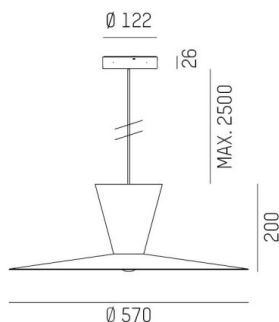

WIZARD

114-0291000656500

WIZARD L VOLARE PDI SUSPENSION WITH 2-PH VOLARE ADAPTER made of aluminium, similar to RAL 9016, aluminium shade white black, beam see light source, light output direct / indirect, tilting 5°, dimmability: not dimmable, cable black, fabric, adapter/ceiling base black, pendant length 2500mm, IP20 without lamp

DRAWING

LIGHT DISTRIBUTION CURVE

TECHNICAL DETAILS

Bulb type	AGL A60 7W
No. of bulb holders	1x
Socket	E27
Luminous flux [lm]	siehe Leuchtmittel
Colour temp. [K]	siehe Leuchtmittel
CRI	siehe Leuchtmittel
Optics	aluminium shade
Designer	Serge Cornelissen
Dimming	not dimmable
Light output	direct / indirect
Beam angle [°]	siehe Leuchtmittel
Voltage [V]	220-240V 50/60Hz
Material	aluminium
Length [mm]	570,1
Height [mm]	208
Pendant length [mm]	2500
Diameter [mm]	570
IP protection class	IP20
Voltage class	protection cl. I
Net weight [kg]	1,52
RAL	9016
Colour of glass/shade	white black
Colour adapter/ceiling base	black
Electric wire	black, fabric
EAN-Number	9010506993561