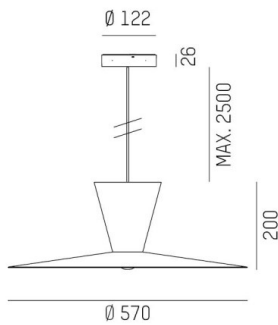

## WIZARD

114-0291000657500

WIZARD L VOLARE PDI SUSPENSION WITH 2-PH VOLARE ADAPTER made of aluminium, similar to RAL 9016, aluminium shade white gold, beam see light source, light output direct / indirect, tilting 5°, dimmability: not dimmable, cable black, fabric, adapter/ceiling base black, pendant length 2500mm, IP20 without lamp

## DRAWING

## TECHNICAL DETAILS

Bulb type	AGL A60 7W
No. of bulb holders	1x
Socket	E27
Luminous flux [lm]	siehe Leuchtmittel
Colour temp. [K]	siehe Leuchtmittel
CRI	siehe Leuchtmittel
Optics	aluminium shade
Designer	Serge Cornelissen
Dimming	not dimmable
Light output	direct / indirect
Beam angle [°]	siehe Leuchtmittel
Voltage [V]	220-240V 50/60Hz
Material	aluminium
Length [mm]	570,1
Height [mm]	208
Pendant length [mm]	2500
Diameter [mm]	570
IP protection class	IP20
Voltage class	protection cl. I
Net weight [kg]	1,52
RAL	9016
Colour of glass/shade	white gold
Colour adapter/ceiling base	black
Electric wire	black, fabric
EAN-Number	9010506993578